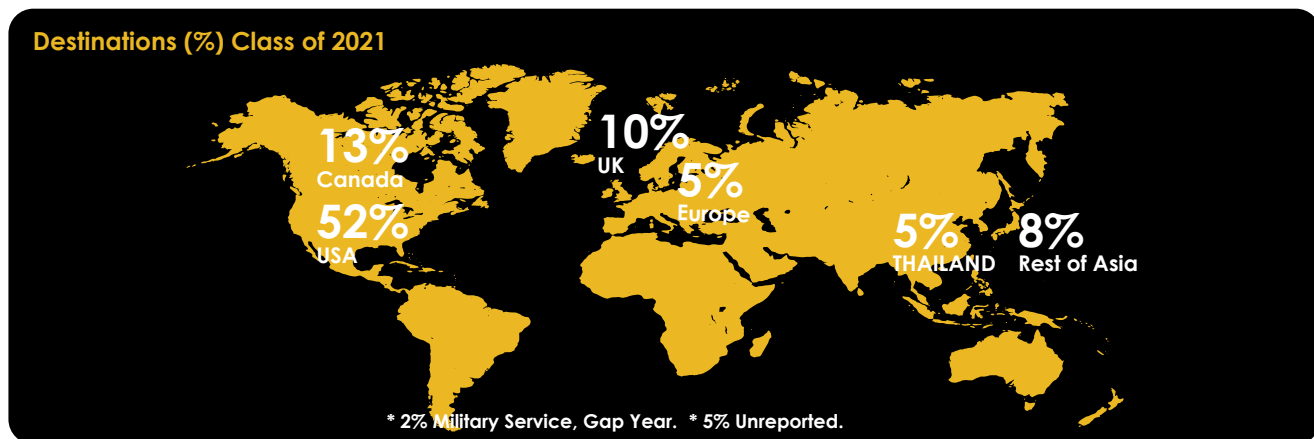

IB Results - Class of 2021

- 132 ISB students took exams in 53 different IB courses and levels (*number of Diploma Candidates 96 out of 132*)
- As an inclusive school, we are committed to successfully serving students representing a full range of learning styles. As such, we support all students who wish to attempt the full IB Diploma Program

Historical Data	2021	2020	2019	2018
Students Scoring 40+ Points (% of candidates)	31%	25%	20%	15%
Diploma Pass Rate (World Average ≈ 79%)	100%	100%	96%	97%
Average Grade per Subject (World Average ≈ 4.7)	5.6	5.6	5.5	5.4
Average Total Points (World Average ≈ 30)	36.5	36.5	35	35
IB Bilingual Diplomas Awarded	32	35	41	35

Acceptances and Matriculations, Classes of 2019-2021

Students at ISB are limited to 10 applications around the world.

Names in **bold italics** represent a Class of 2021 matriculation; more than one matriculation last year is noted in parenthesis

Australia

Curtin University
Griffith University
James Cook University
Macquarie University
Monash College
Swinburne University of Technology
University of Melbourne
University of New South Wales
University of Newcastle
The University of Queensland
University of Sydney
University of Tasmania
University of Wollongong

CANADA

Bishop's University
Brock University
Carleton University
Concordia University - Montreal
Dalhousie University
Emily Carr University of Art + Design
Fraser International College
Langara College
McGill University
McMaster University
Ontario College of Art & Design
Queen's University
Ryerson University
Seneca College of Applied Arts and Technology
Simon Fraser University
Thompson Rivers University
Trent University
University of Alberta
University of British Columbia (3)
University of British Columbia - Okanagan Campus
University of Calgary
University of Ottawa
University of Toronto (9)
University of Victoria
University of Waterloo
University of Western Ontario
Western University
Wilfrid Laurier University
York University

HONG KONG

Chinese University of Hong Kong
City University of Hong Kong
Education University of Hong Kong
Hong Kong Polytechnic University
Hong Kong University of Science and Technology
Lingnan University (Hong Kong)
The Chinese University of Hong Kong
The University of Hong Kong
University of Hong Kong

JAPAN

Aichi Prefectural University
Chukyo University
Gakusyuin University
Hokkaido University
Hosei University
International Christian University
Keio University (3)
Kyoritsu Women's University & Junior College
Kwansei Gakuin University
Nagoya University of Foreign Language
Ritsumeikan University
Ritsumeikan APU
Sophia University
Tohoku University
University of the Sacred Heart
University of Tokyo
University of Tsukuba
Waseda University

NETHERLANDS

Amsterdam University College
Amsterdamse Hogeschool voor de Kunsten
Erasmus Universiteit Rotterdam
Erasmus University College
Erasmus University Rotterdam
Hogeschool Utrecht
Leiden University
Maastricht University
Rotterdam University of Applied Sciences
The Hague University of Applied Sciences
Tilburg University

Tio University of Applied Sciences, Amsterdam
Universiteit Leiden
Universiteit Utrecht
Universiteit van Amsterdam
University College Maastricht
University College Utrecht
University of Amsterdam (2)
University of Applied Sciences Utrecht
University of Groningen
Utrecht University
Vrije Universiteit, Amsterdam
Wageningen Universiteit

THAILAND