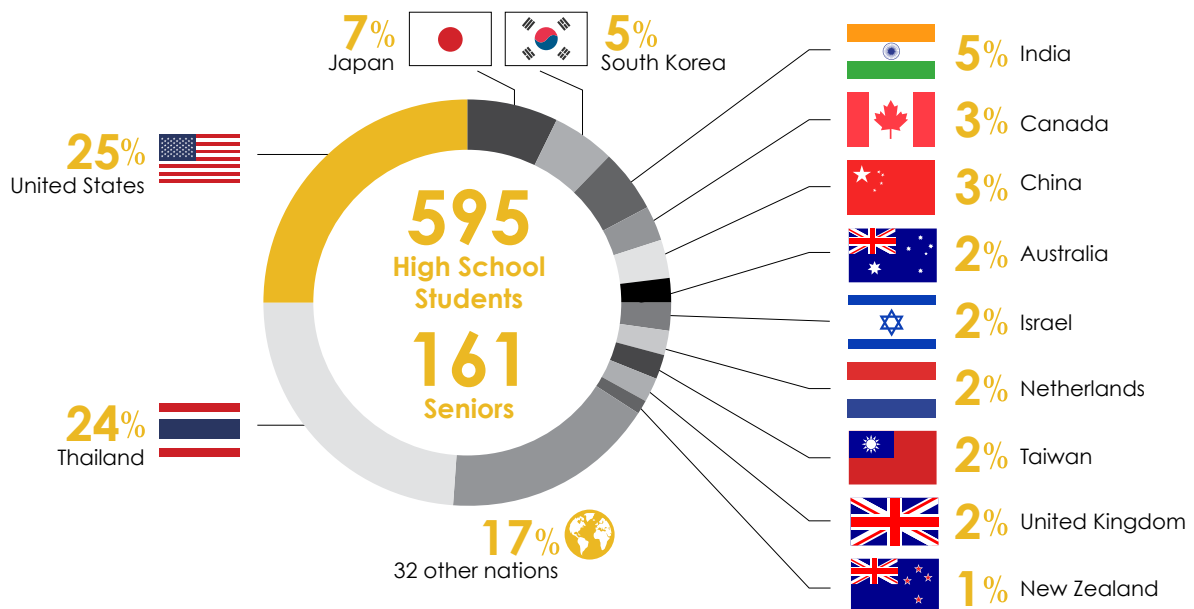

2021-2022 High School Student Community